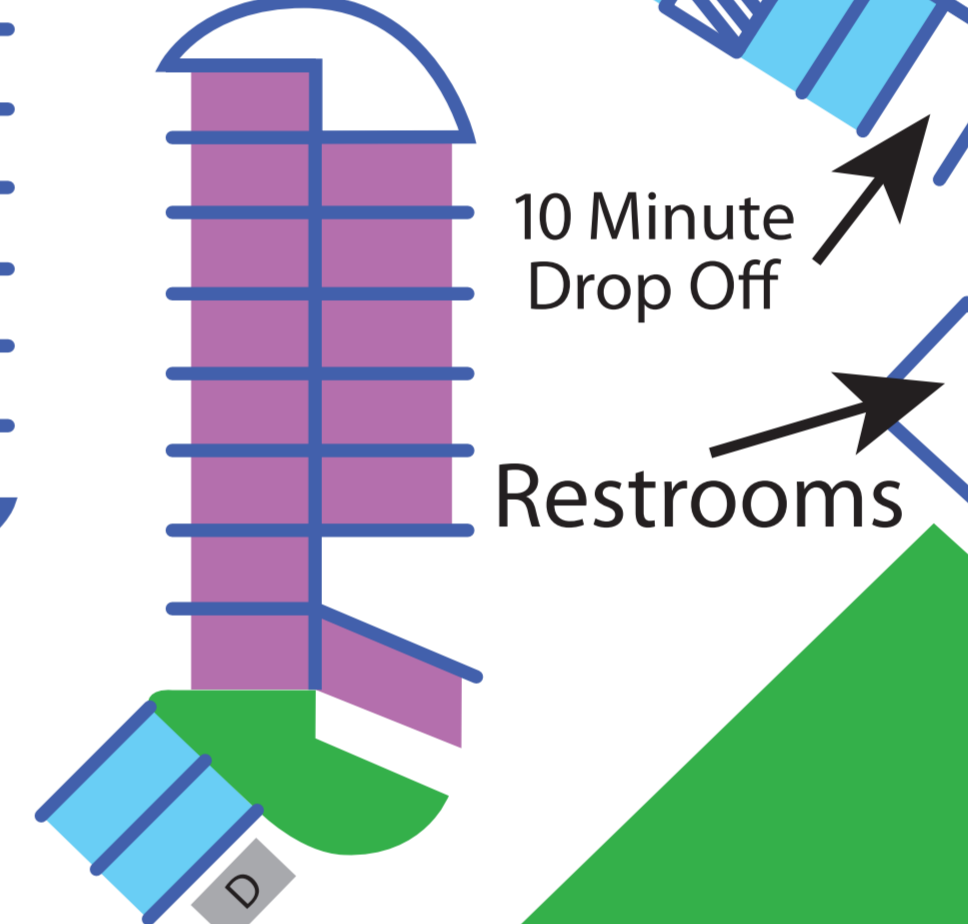

Stage

Central Avenue

PAY Station

10 Minute Drop Off

Restrooms

MARINA PARKING

- Commuter (145)
- Truck & Trailer (76)
- Disabled (13)
- 2-Hour FREE (38)
- Permit (44)
- Other (Port Use)

Boat Launch