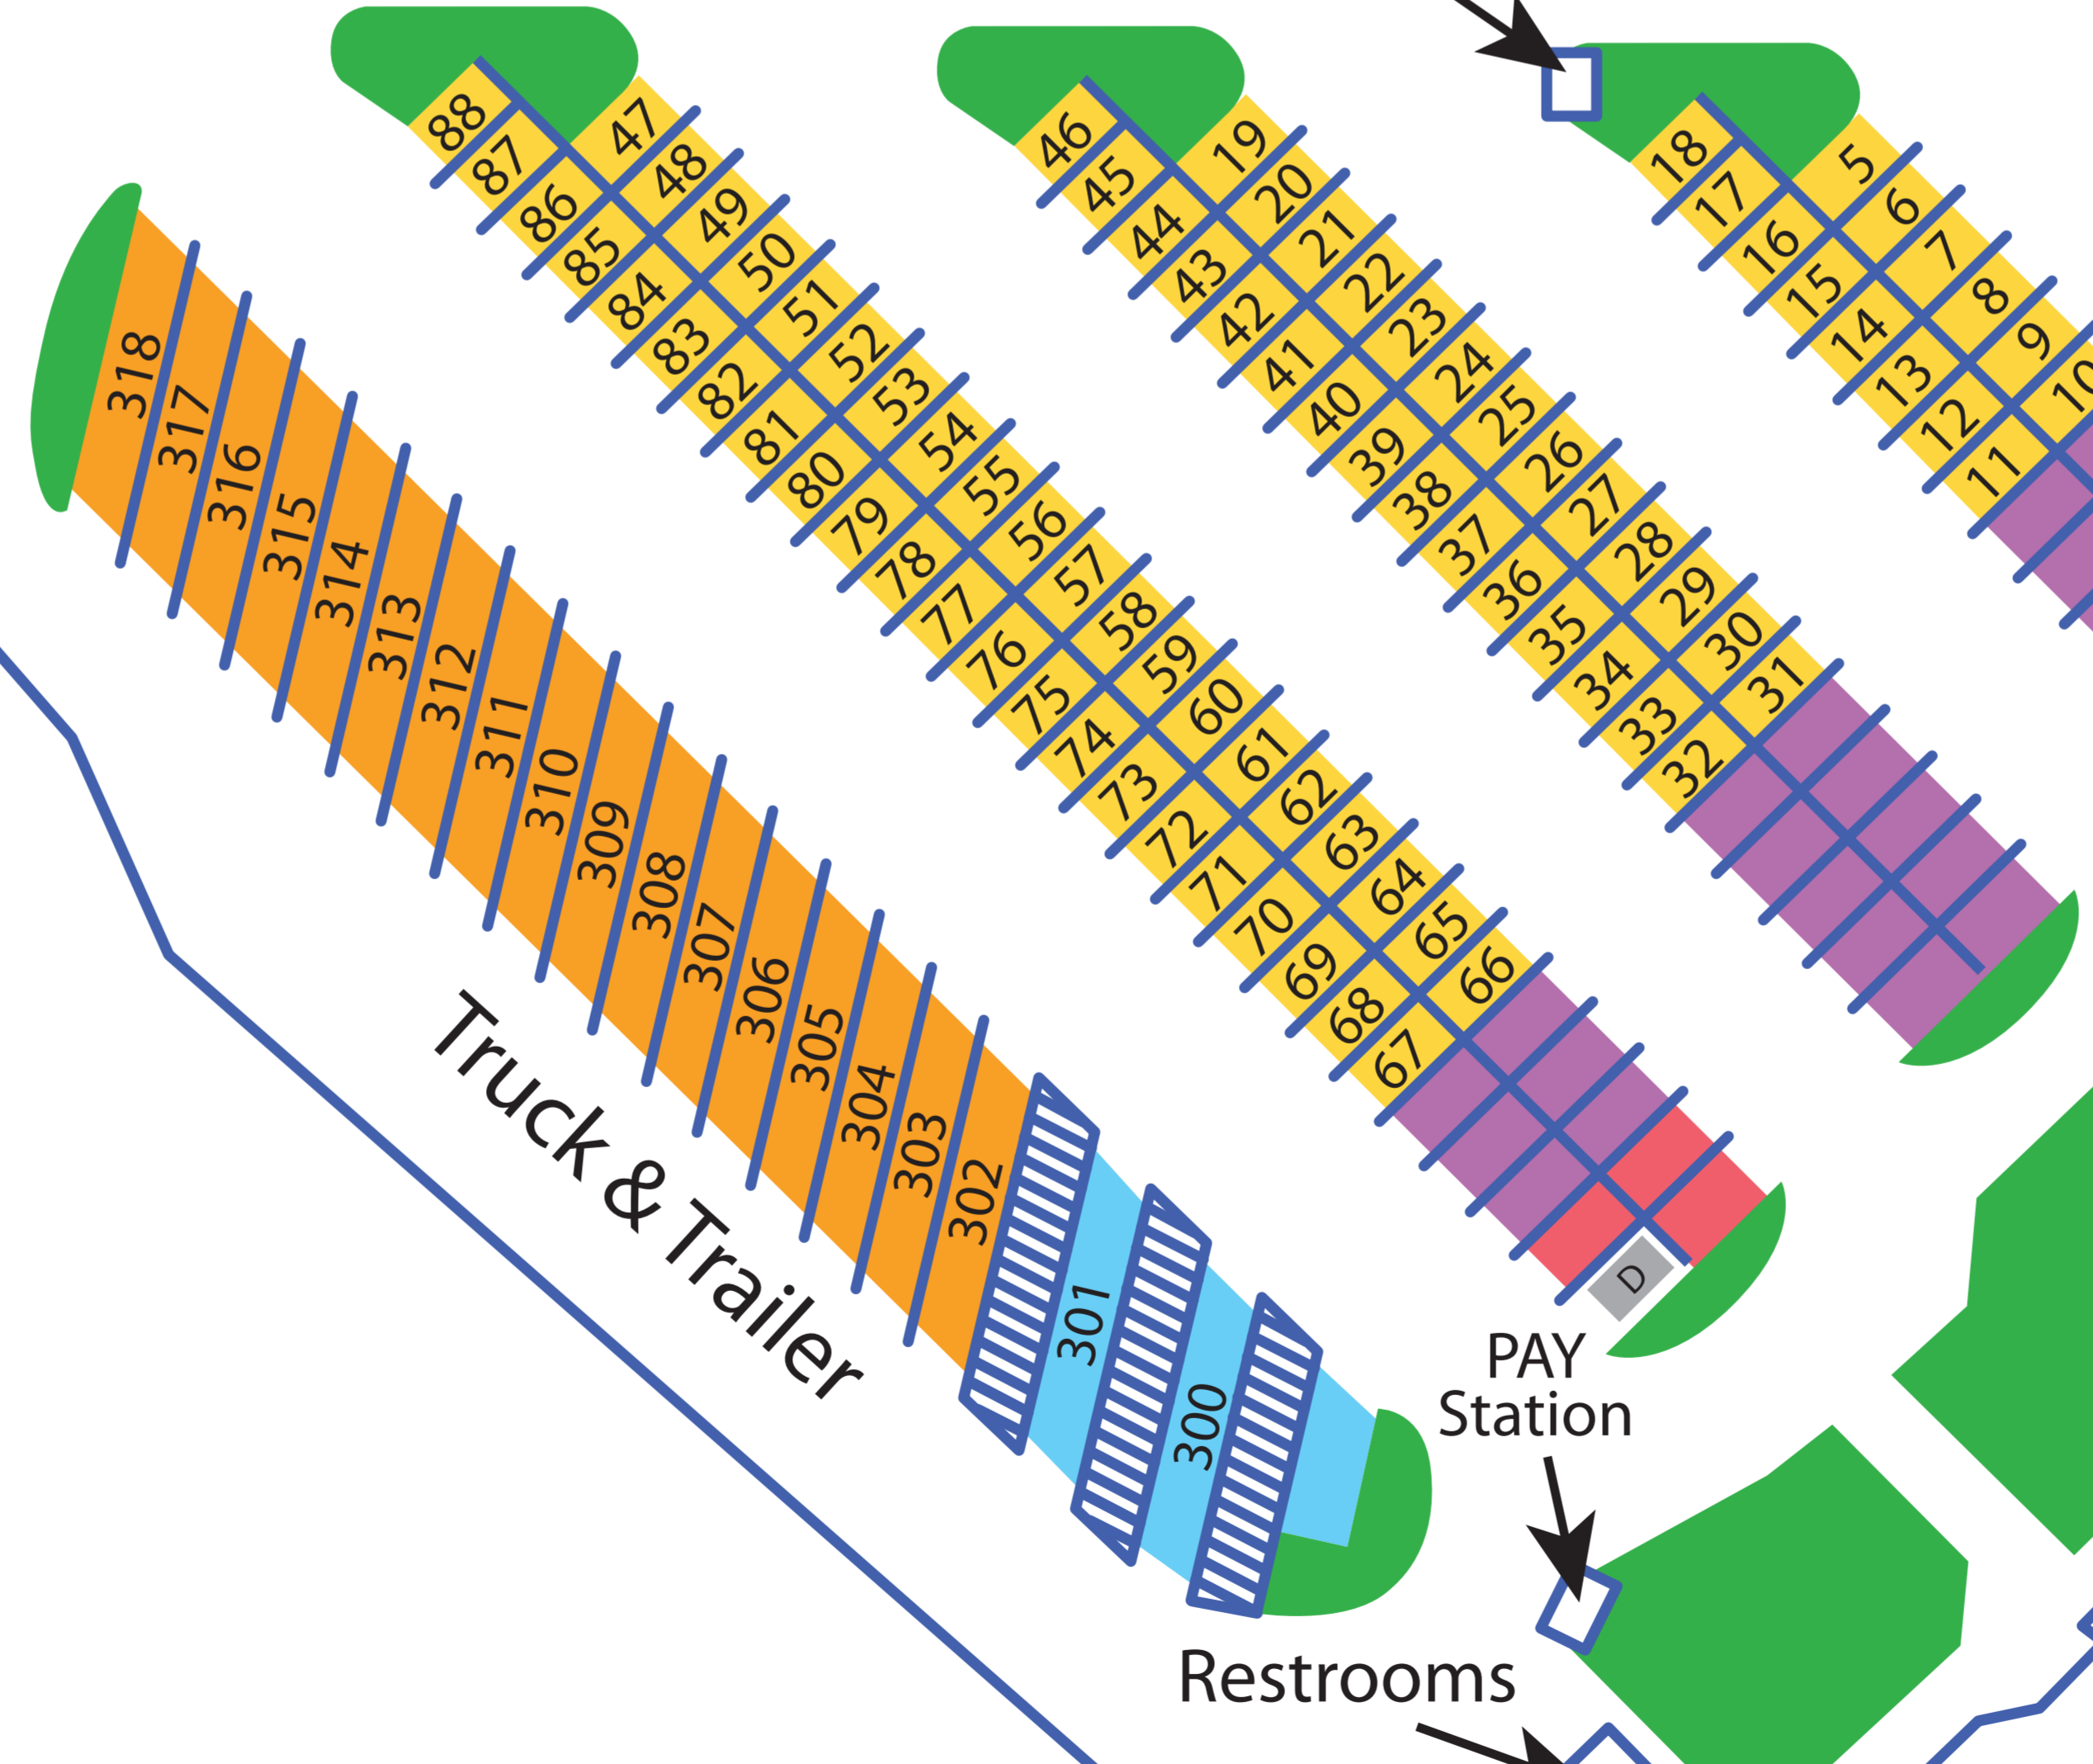

SR 104

Bike Rack

Port Office

Ohio Street

KCYC

Washington Blvd

Shed

Mike Wallace Park

Stage

Central Avenue

PAY Station

10 Minute Drop Off

Restrooms

MARINA PARKING

- Commuter (145)
- Truck & Trailer (76)
- Disabled (13)
- 2-Hour FREE (38)
- Permit (44)
- Other (Port Use)

Boat Launch

PORT OF KINGSTON