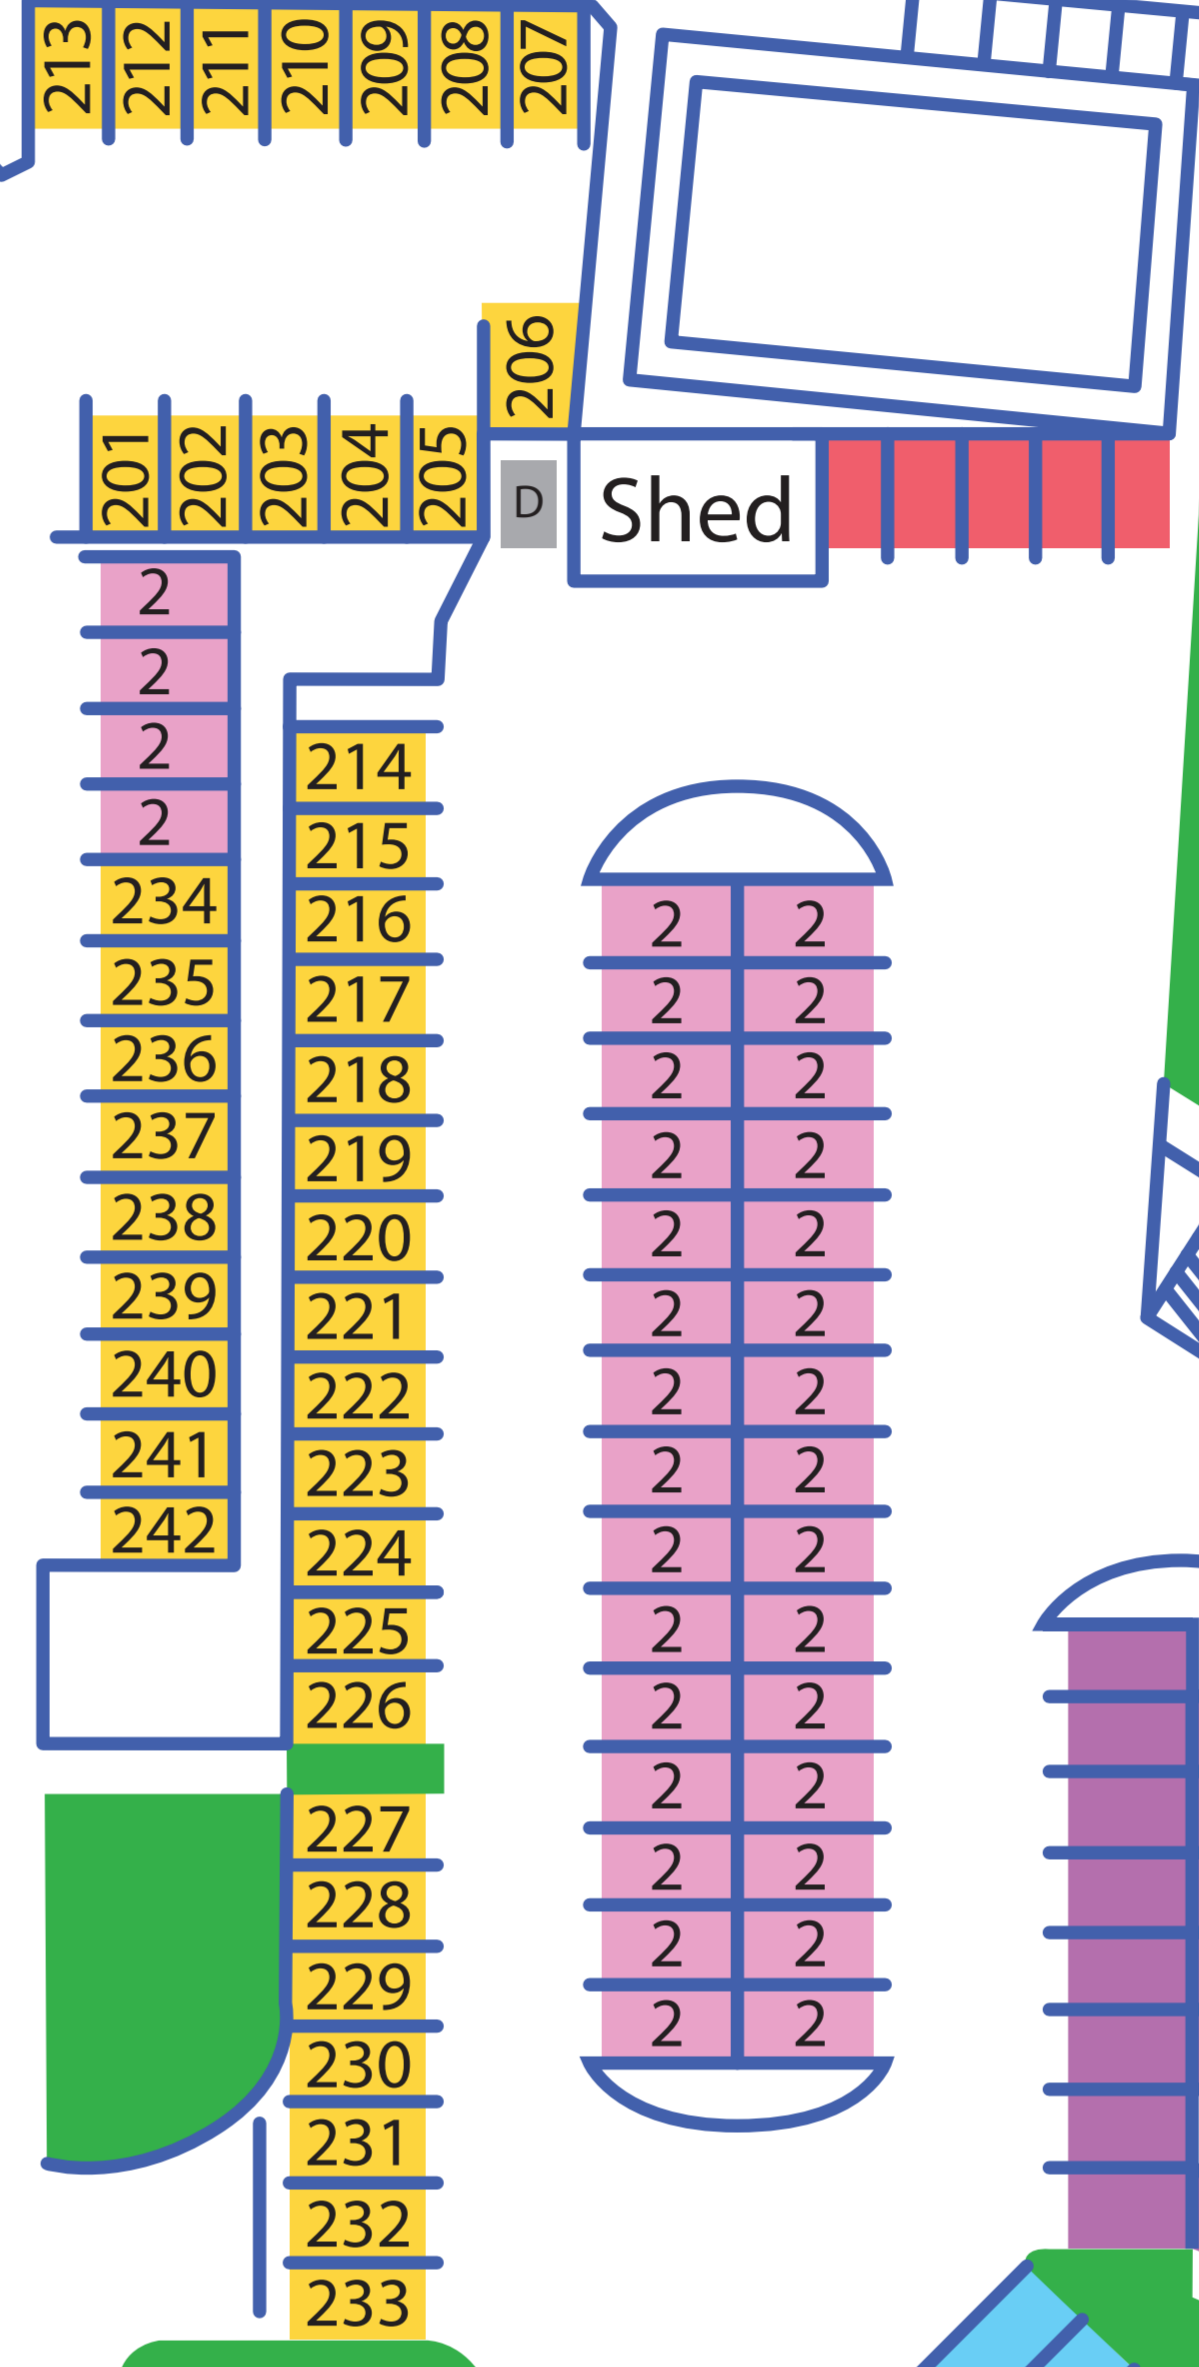

SR 104

Bike Rack

Port Office

Ohio Street

KCYC

Washington Blvd

Shed

Mike Wallace Park

Stage

Central Avenue

PAY Station

10 Minute Drop Off

Restrooms

MARINA PARKING

- Commuter (145)
- Truck & Trailer (76)
- Disabled (13)
- 2-Hour FREE (38)
- Permit (44)
- Other (Port Use)

Boat Launch

PORT OF KINGSTON