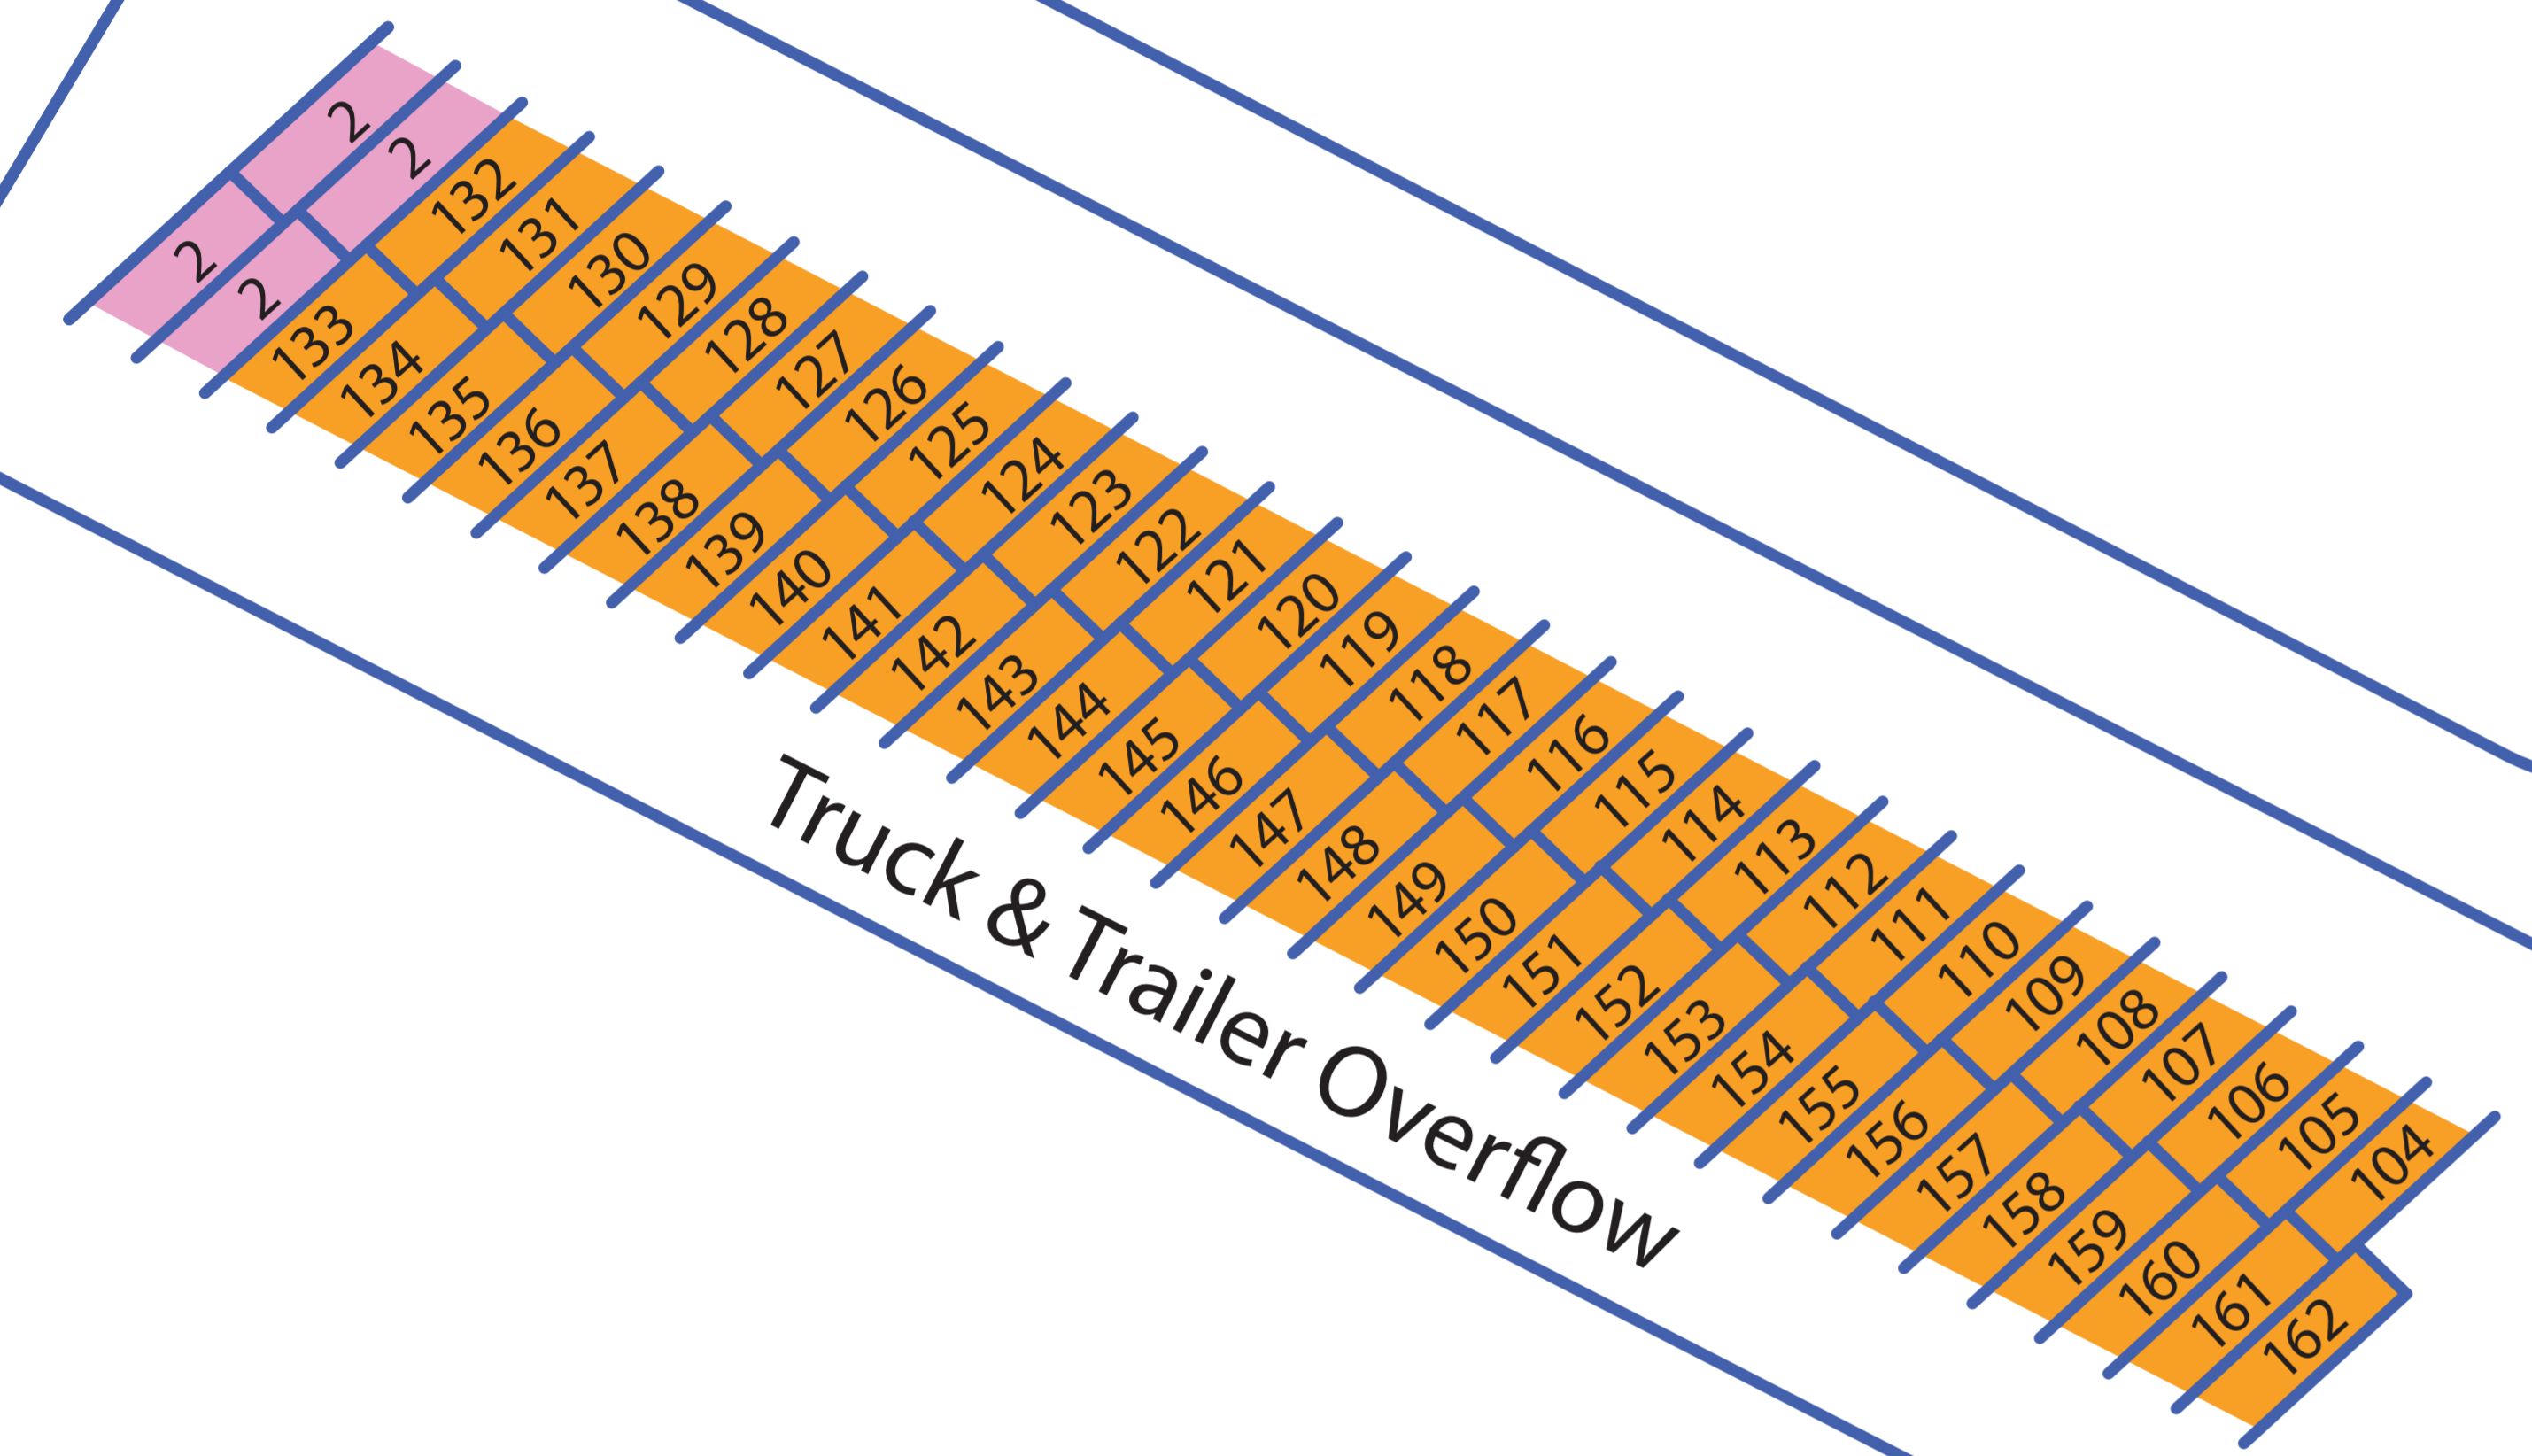

SR 104

Bike Rack

Port Office

Ohio Street

KCYC

Washington Blvd

Shed

Mike Wallace Park

Stage

Central Avenue

PAY Station

10 Minute Drop Off

Restrooms

MARINA PARKING

- Commuter (145)
- Truck & Trailer (76)
- Disabled (13)
- 2-Hour FREE (38)
- Permit (44)
- Other (Port Use)

Boat Launch

PORT OF KINGSTON