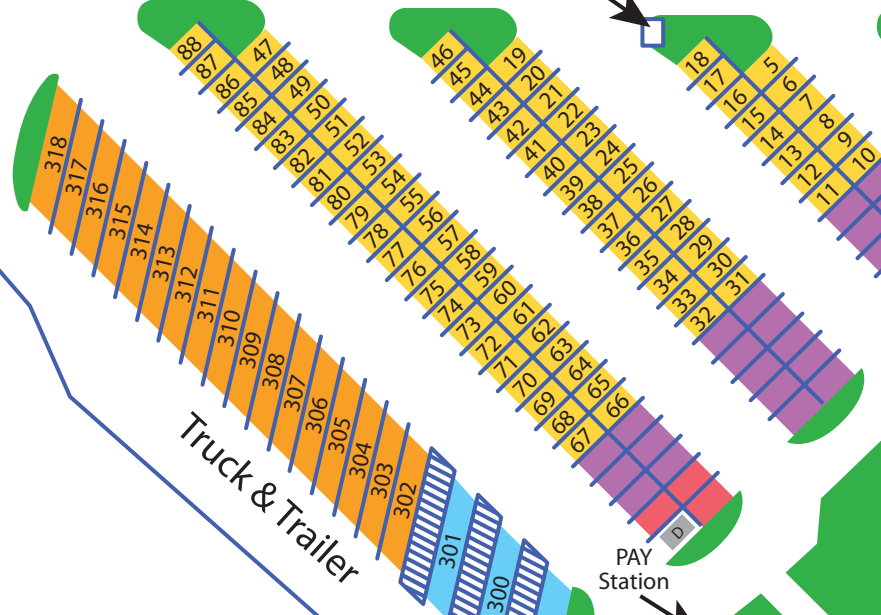

SR 104

Port Office

Bike Rack

Ohio Street

KCYC

Mike Wallace Park

Stage

Washington Blvd

Shed

10 Minute Drop Off

Restrooms

Central Avenue

PAY Station

PAY Station

Restrooms

Boat Launch

MARINA PARKING

- Commuter (155)
- Truck & Trailer (76)
- Disabled (13)
- 2-Hour (38)
- Permit (44)
- Other (Port Use)

PORT OF KINGSTON