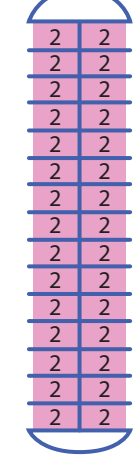

Shed

10 Minute Drop Off

Restrooms

Central Avenue

PAY Station

PAY Station

Restrooms

Boat Launch