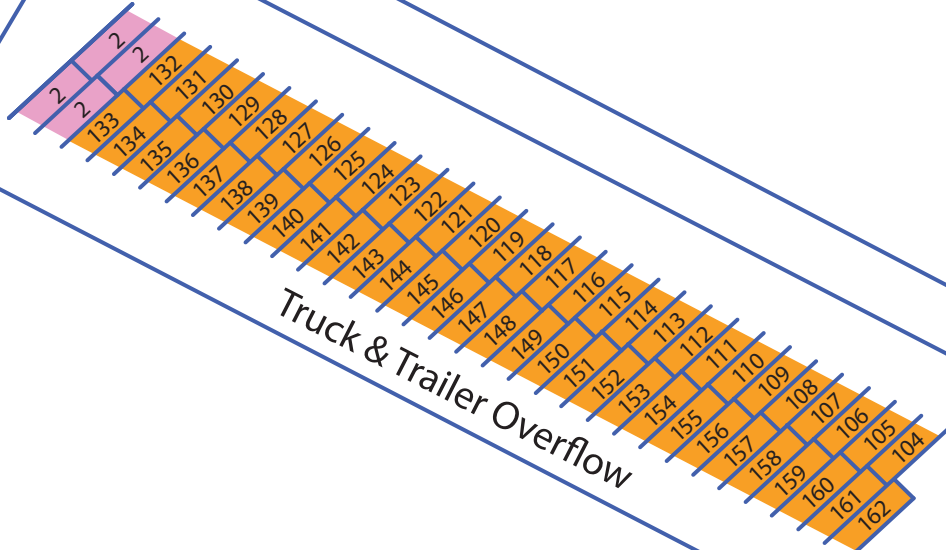

Shed

10 Minute Drop Off

Restrooms

Central Avenue

PAY Station

PAY Station

Restrooms

Boat Launch