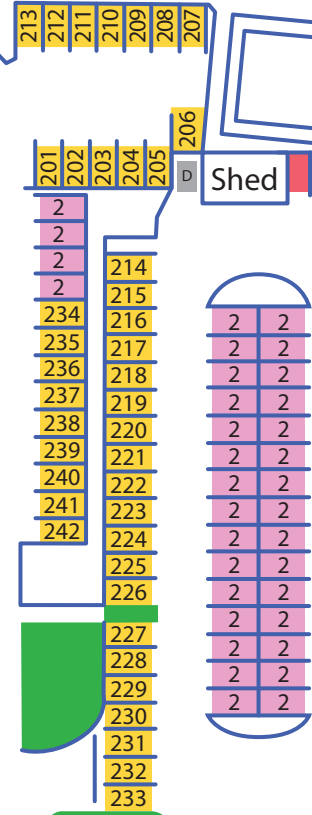

SR 104

Port Office

Bike Rack

Ohio Street

KCYC

Mike Wallace Park

Stage

Washington Blvd

Shed

10 Minute Drop Off

Restrooms

Central Avenue

PAY Station

PAY Station

Restrooms

Boat Launch